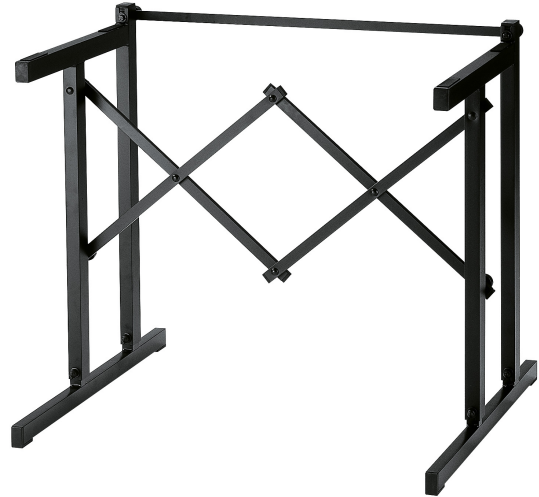

18880

Table-style keyboard stand

Product variant

18880-000-55 - black

Data

Adjustment	interlocking braces
Height	from 630 to 960 mm
Material	aluminum
Max. load capacity	50 kg
Product Category	Topline
Shape	keyboard table
Support depth	400 mm
Support width	700 mm
Type	black
Weight	3.18 kg

Professional, black powder-coated aluminum keyboard stand.
The stand is height-adjustable from 630 mm up to 960 mm. Can
be used with stackers to hold additional keyboards.