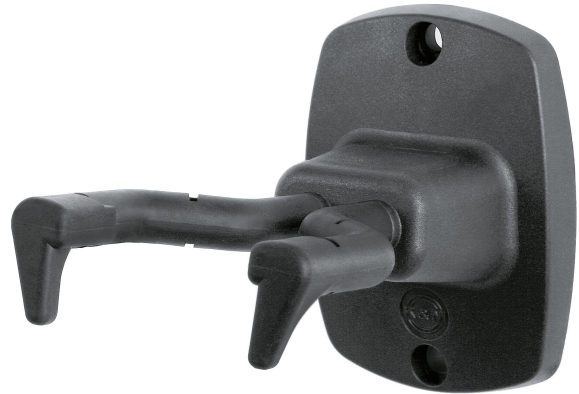

## Guitar wall mount

### Product variant

16240-000-55 - black

### Data

<b>Dimensions</b>	84 x 108 x 152 mm
<b>Direction</b>	forward-turned
<b>Instrument support</b>	non-marring plastic material
<b>Material</b>	plastic, steel
<b>Special features</b>	patented flexible hooking-in and clamping system; studs at support arms provide extra protection; suitable for asymmetric guitar necks
<b>Suitable for</b>	acoustic and electric guitars
<b>Type</b>	black
<b>Weight</b>	0.19 kg
<b>Yoke</b>	self-locking

Screw-on type wall mount which accommodates a wide variety of guitar shapes. Features a patented flexible hooking-in and clamping system which quickly and firmly grasps the guitar neck. Studs at support arms provide extra protection. Support arms are covered with non-marring rubber to protect the instrument. Mounting plate made from high quality plastic material.