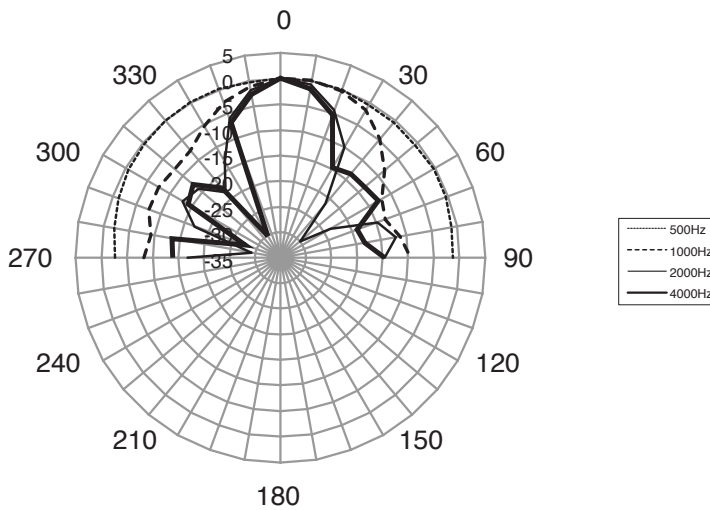

PAGING HORN SPEAKER

HS-20

HS-20RT

FEATURES

- Excellent intelligibility & Loudness, High directivity, Good reliability.
- Adjust direction : Vertical 240°, Horizontal 160°.
- Units are commonly installed in commercial buildings, distribution centers, factories, schools, public areas, civic centers and recreational facilities.

SPECIFICATIONS

	HS-20	HS-20RT
Rated Input	20W	20W
Impedance	500Ω(W) 1000Ω(G)	500Ω(W) 1000Ω(G)
Frequency Response	380Hz-6.5kHz	350Hz-6kHz
SPL(1m/1W)	106dB	104dB
Weight	2.45kg	2.3kg
Demension(mm)	∅250 ×280	250 ×197.5 ×310

POLAR PATTERN DIAGRAM

HS-20

HS-20RT

interM

OFFICE : 653-5 BANGHAK-DONG, DOBONG-KU, SEOUL, KOREA TEL : 82-2-2289-8140~8, FAX : 82-2-2289-8149

Home page : <http://www.inter-m.com>

E-mail : export@inter-m.com

9027700500