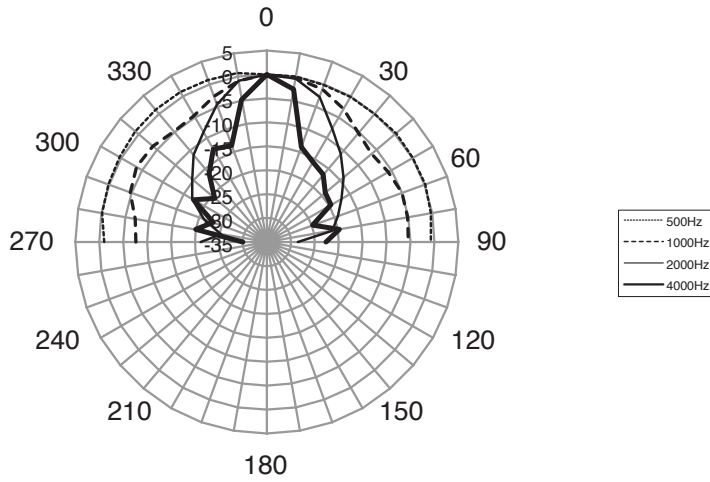

POLAR PATTERN DIAGRAM

HS-20

HS-20RT